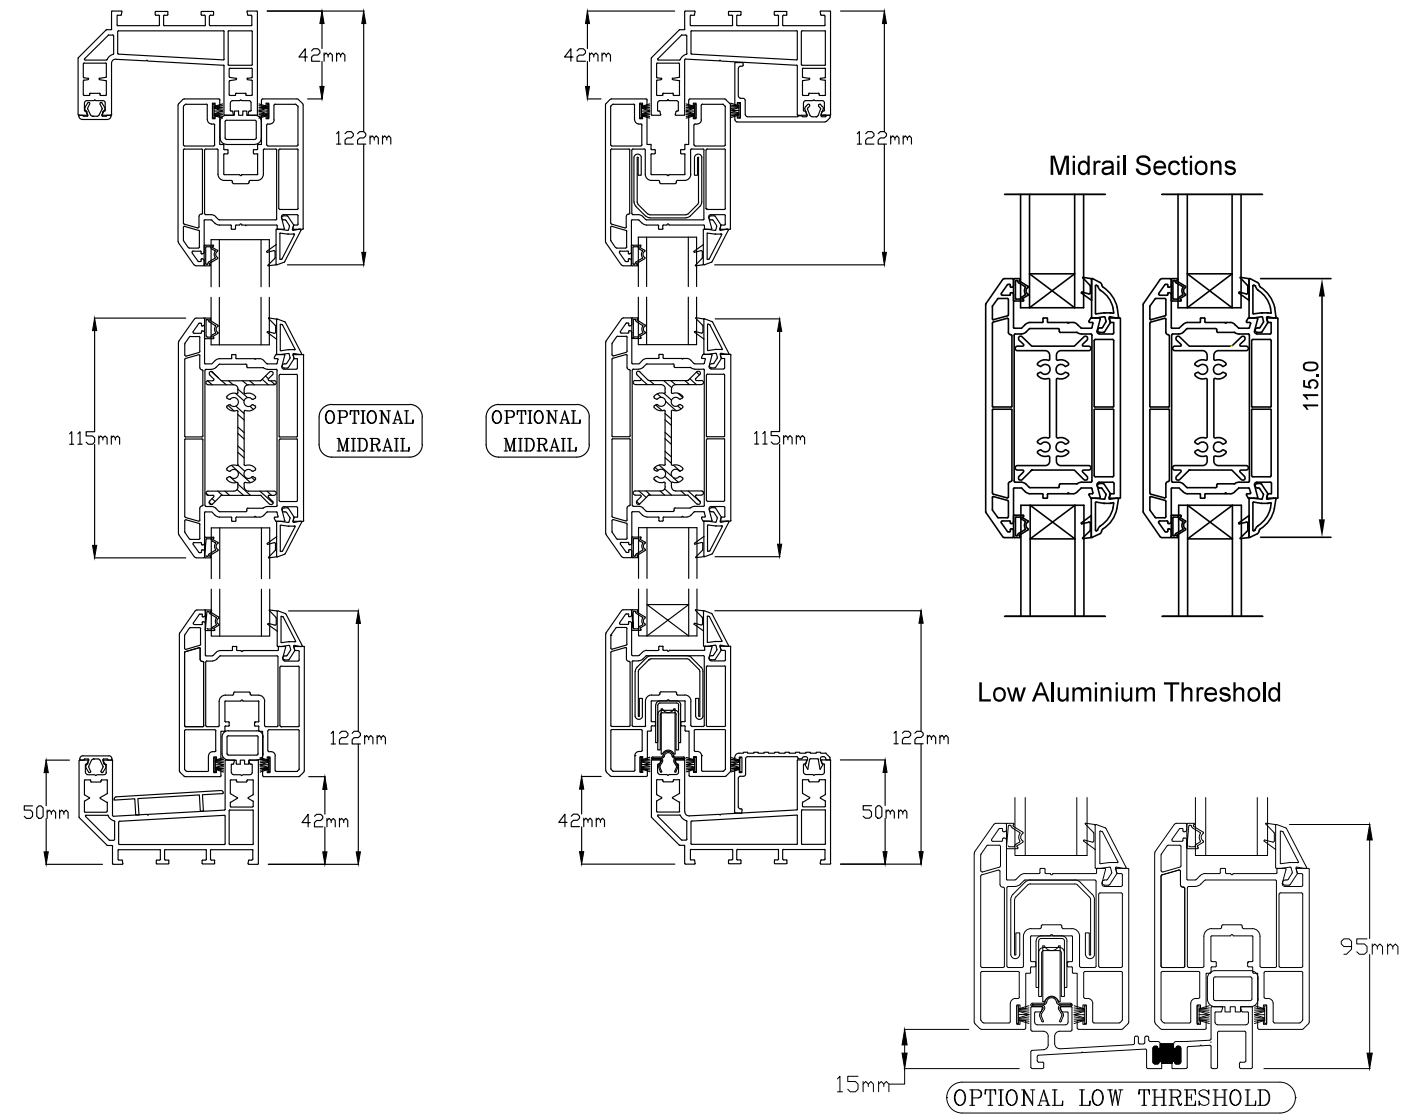

For internal purposes only