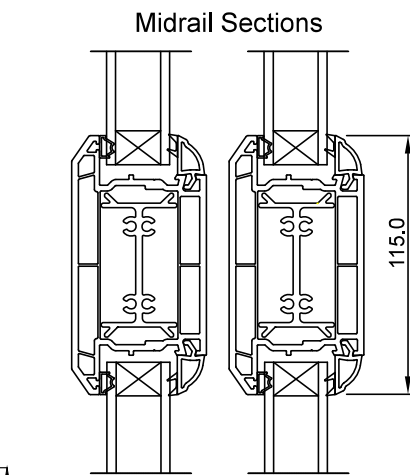

Streamlined patio doors

You can hang curtains and have furnishings right next to a sliding door and you won't need to move them when you want to open up.

PVC Patio Slider in grey

Low Aluminium Threshold

For internal purposes only