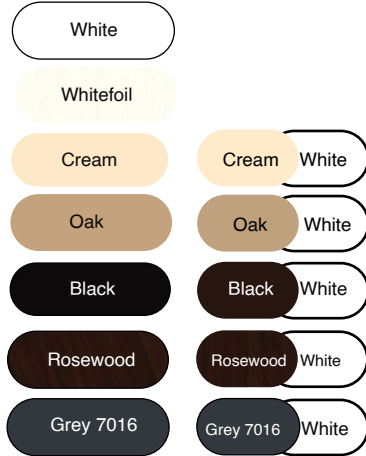

SLIDING PATIO DOOR

NEW &
IMPROVED

THE PATIO DOOR THAT HAS IT ALL

Choose your colour choice

Midrail available: Yes

Midrail available: No

* Set up charge applies

In-Line Sliding Patio Door