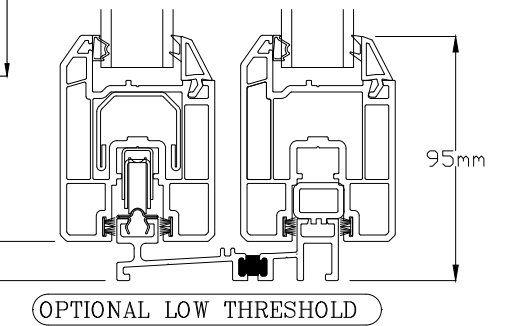

Streamlined patio doors

You can hang curtains and have furnishings right next to a sliding door and you won't need to move them when you want to open up.

PVC Patio Slider in grey

Low Aluminium Threshold

For internal purposes only